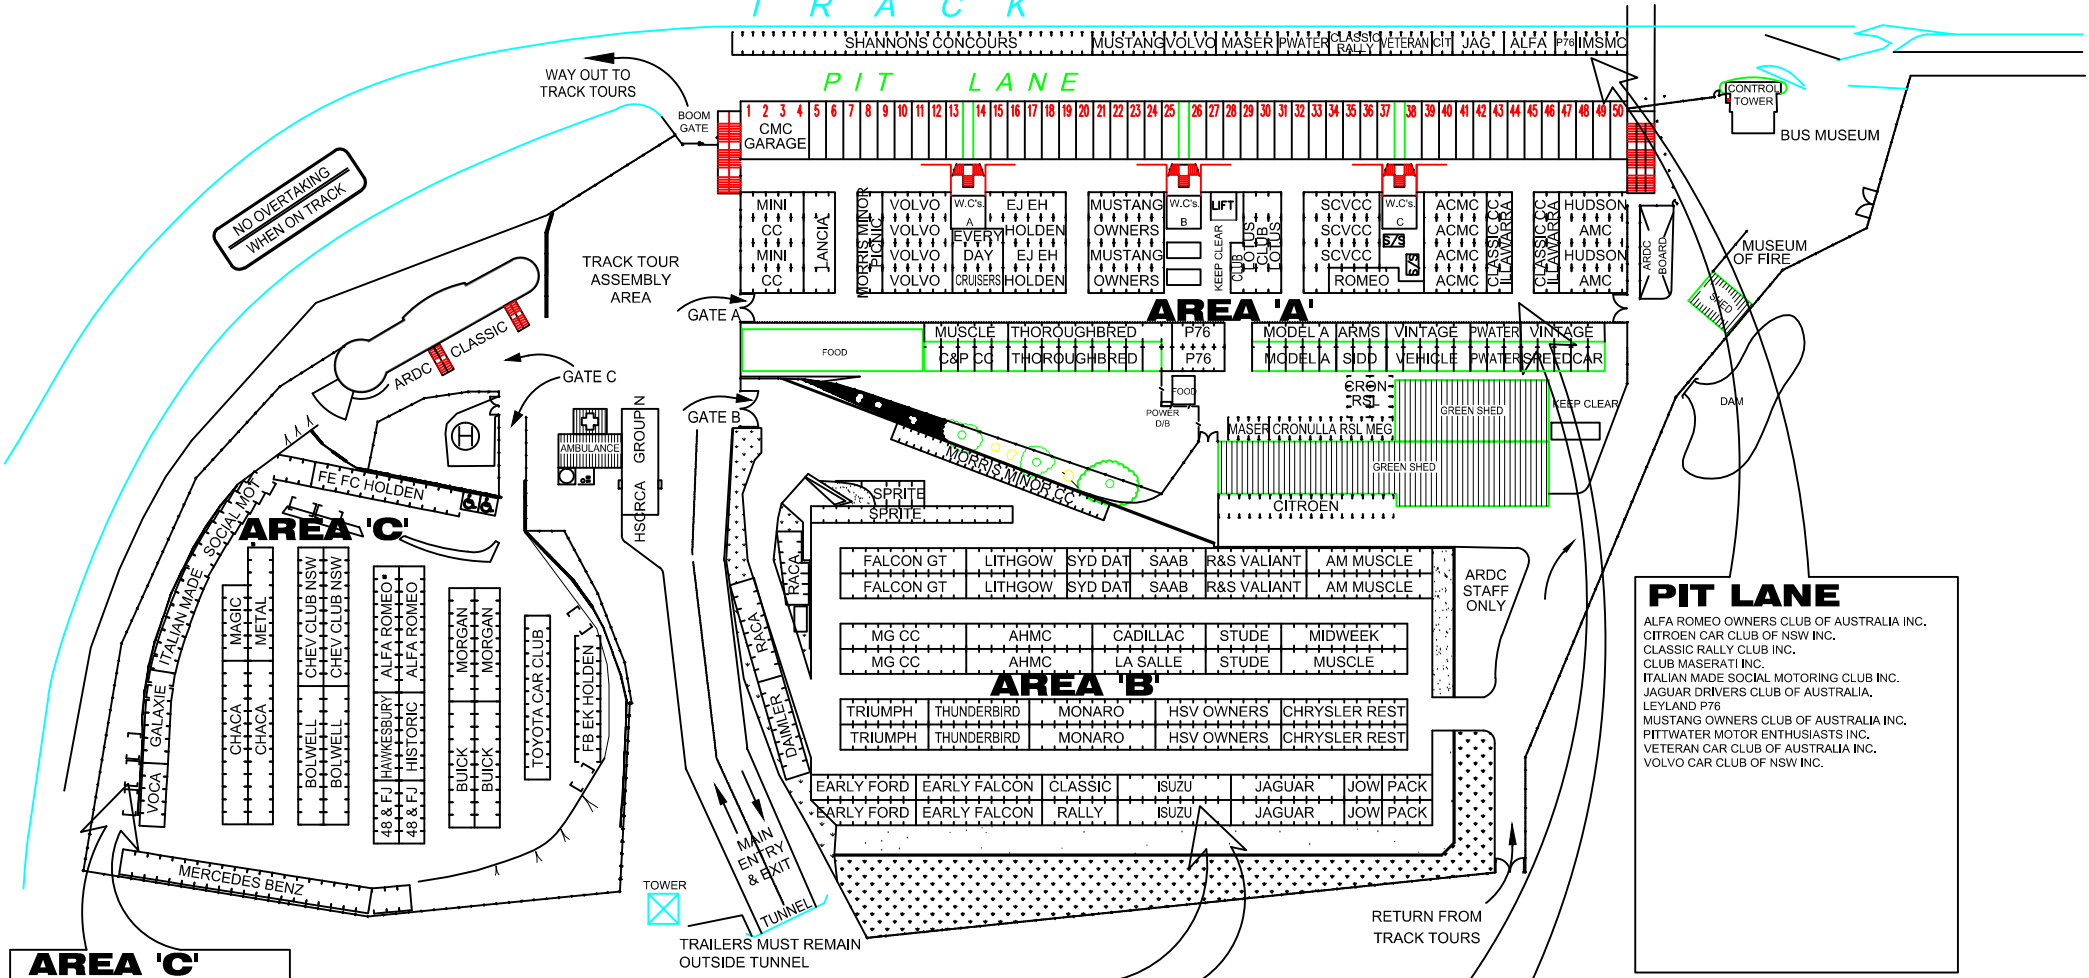

2024 SHANNONS SYDNEY CLASSIC

TRACK

AREA 'C'
 48&FJ HOLDEN OWNERS CLUB NSW.
 ALFA ROMEO OWNERS CLUB OF AUST.
 AUSTRALIAN RACING DRIVERS CLUB LTD
 BOLWELL CAR CLUB OF AUSTRALIA INC.
 BUICK CAR CLUB OF AUSTRALIA.
 CHEVROLET CAR CLUB OF NSW INC.
 CLASSIC & HISTORIC AUTO CLUB OF AUST.
 FB-EK HOLDEN CAR CLUB OF NSW INC.
 FE-FC HOLDEN CAR CLUB OF NSW INC.
 FORD GALAXIE CLUB OF AUSTRALIA INC.
 HAWKESBURY HISTORICAL CAR CLUB INC.
 HISTORIC GROUP N ASSOCIATION NSW INC.
 HISTORIC SPORTS & RACING CAR ASSOC.
 ITALIAN MADE SOCIAL MOTERING CLUB INC.
 MAGIC METAL MOTERING CLUB INC.
 MERCEDES-BENZ CLUB NSW INC.
 MORGAN OWNERS CLUB OF AUSTRALIA.
 TOYOTA CAR CLUB OF NSW.
 VAUXHALL OWNERS CLUB OF AUSTRALIA.