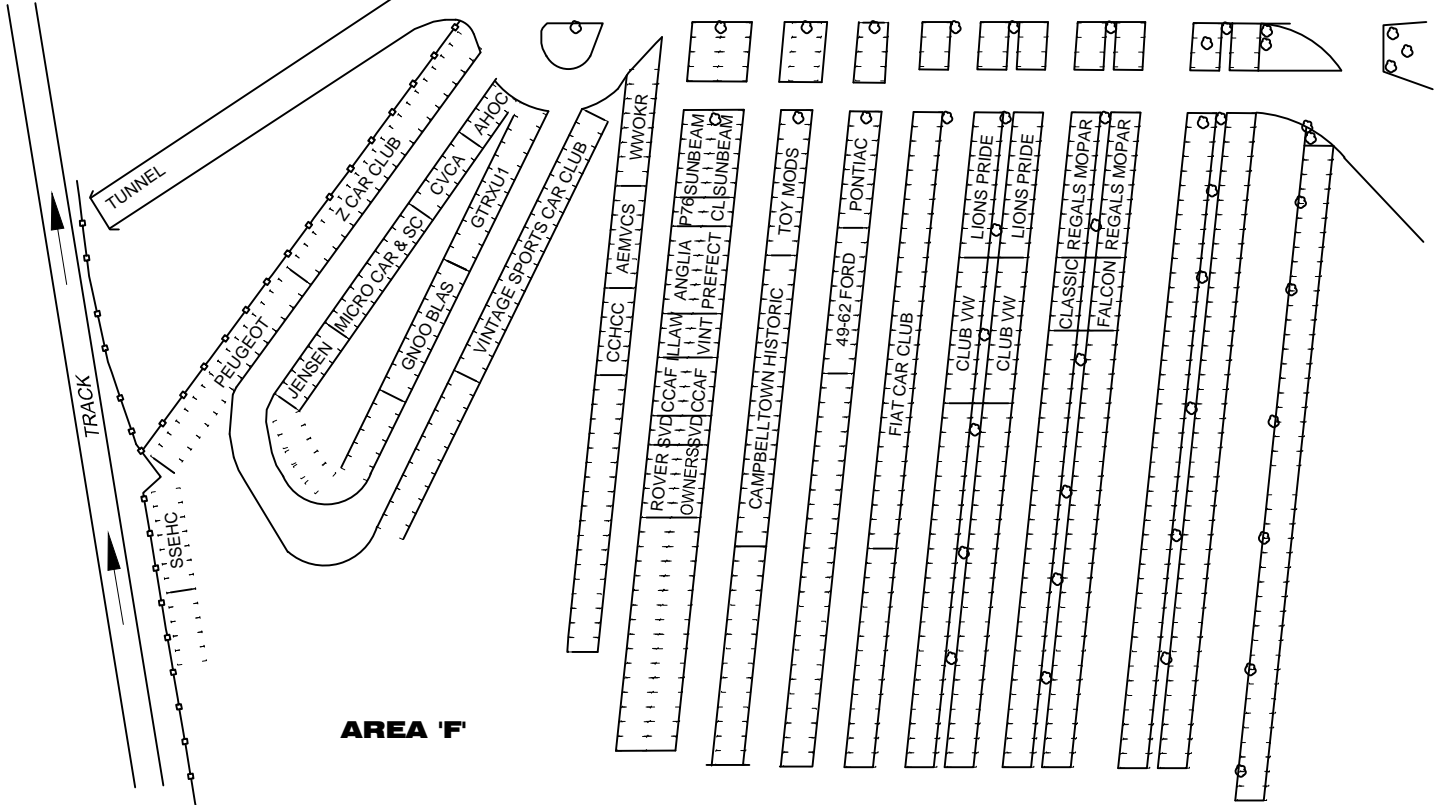

2024 SHANNONS SYDNEY CLASSIC

AREAS 'E & F'

MAIN ROADWAY FROM/TO GATE A

AREA 'F'

AREA 'E'

AUSTIN A40 CAR CLUB OF AUSTRALIA INC.
 AHMC BLUE MOUNTAINS.
 AUSTRALIAN PORSCHE 356 REGISTER.
 FIAT CAR CLUB.
 HD/HR HOLDEN CAR CLUB NSW INC.
 NSW CORVETTES UNLIMITED CAR CLUB INC.
 NSW ROAD RACING CLUB.
 ROLLS ROYCE OWNERS CLUB OF AUSTRALIA INC.
 SMALL FORD CAR CLUB OF NSW INC.
 VETERAN & VINTAGE CHEVROLET ASSOCIATION.
 XW-XY FALCON OWNERS CLUB INC.