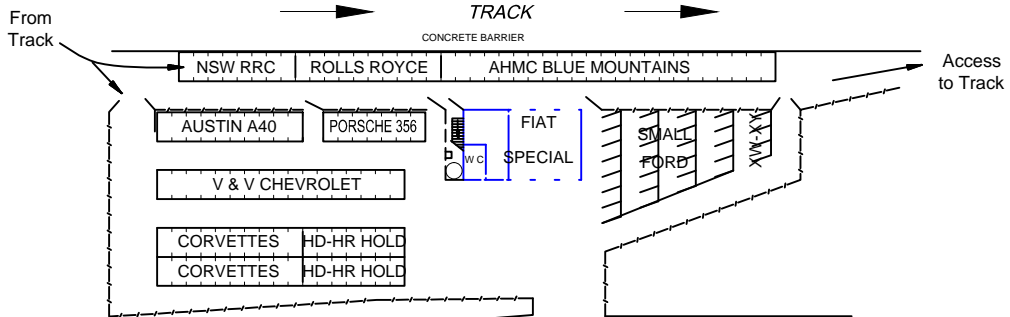

2024 SHANNONS SYDNEY CLASSIC

AREAS 'E & F'

MAIN ROADWAY FROM/TO GATE A

AREA 'F'

AREA 'E'

AUSTIN A40 CAR CLUB OF AUSTRALIA INC.
 AHMC BLUE MOUNTAINS.
 AUSTRALIAN PORSCHE 356 REGISTER.
 FIAT CAR CLUB.
 HD/HR HOLDEN CAR CLUB NSW INC.
 NSW CORVETTES UNLIMITED CAR CLUB INC.
 NSW ROAD RACING CLUB.
 ROLLS ROYCE OWNERS CLUB OF AUSTRALIA INC.
 SMALL FORD CAR CLUB OF NSW INC.
 VETERAN & VINTAGE CHEVROLET ASSOCIATION.
 XW-XY FALCON OWNERS CLUB INC.