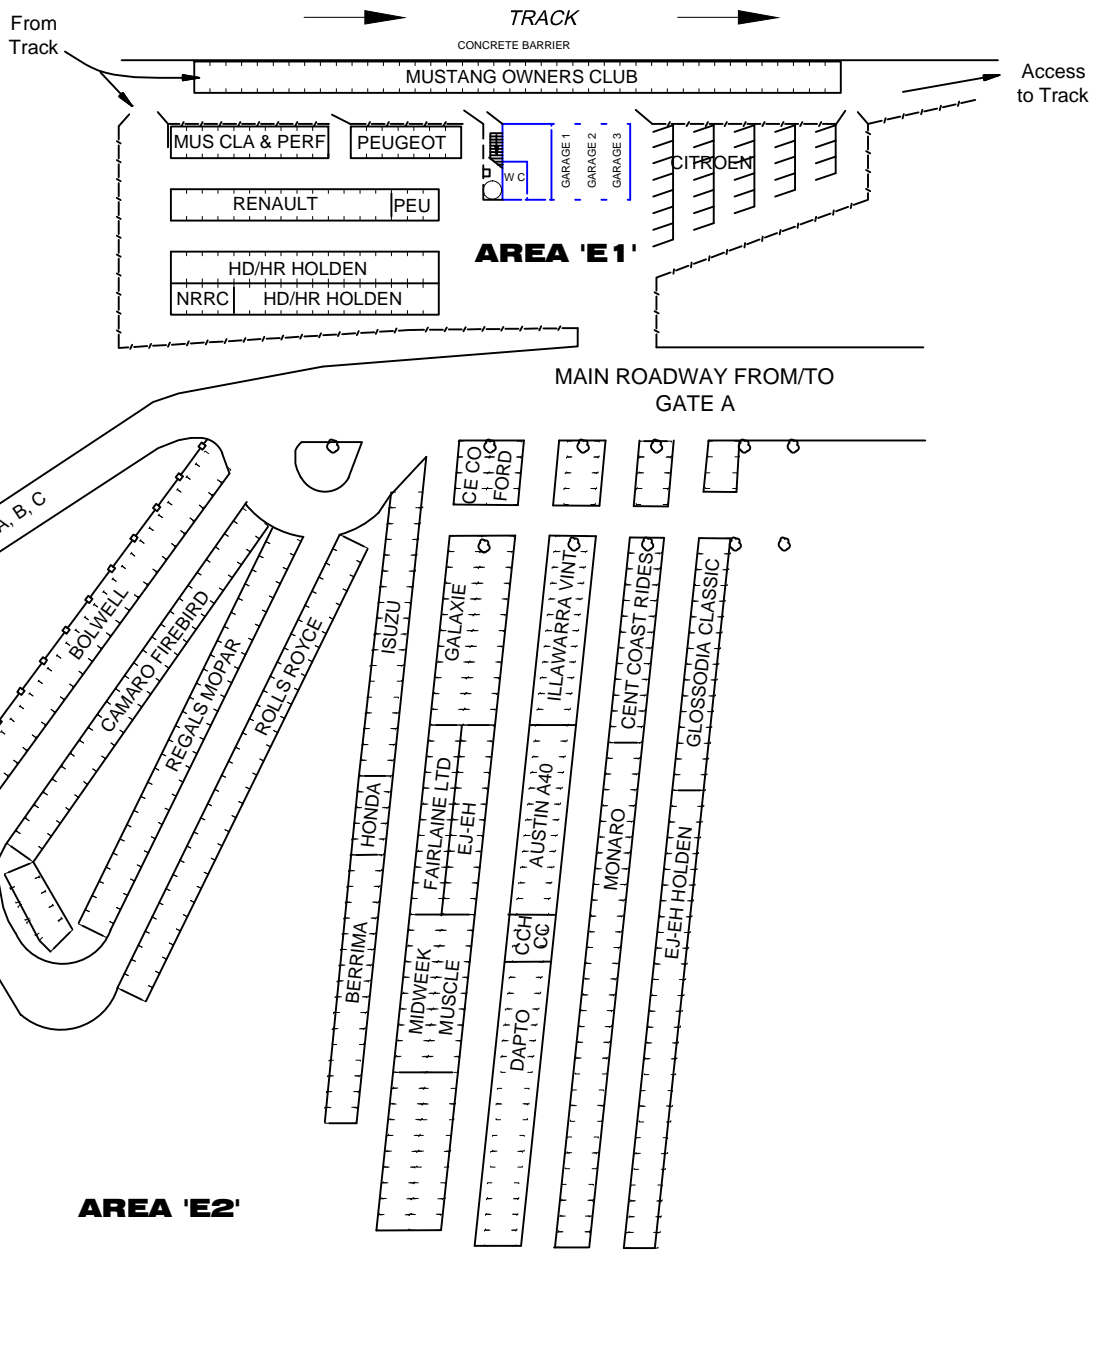

2022 SHANNONS SYDNEY CLASSIC
AREAS 'E1 & E2'

1. **AREA 'E1'**
2. CITROEN CAR CLUB OF NSW
   - HD/HR HOLDEN CLUB NSW
   - MUSCLE CLASSIC & PERFORMANCE CAR CLUB
   - MUSTANG OWNERS CLUB
   - NSW ROAD RACING CLUB
   - PEUGEOT CAR CLUB NSW
   - RENAULT CAR CLUB AUSTRALIA

1. **AREA 'E2'**
2. AUSTIN A40 CAR CLUB
   - BERRIMA DISTRICT HISTORIC VEHICLE CLUB
   - BOLWELL CAR CLUB
   - CAMARO FIREBIRD OWNERS
   - CENTRAL COAST ALL FORDS
   - CENTRAL COAST HISTORIC CAR CLUB
   - CENTRAL COAST RIDES
   - DAPTO CLASSIC CAR CLUB
   - EJ EH HOLDEN OWNER DRIVERS CLUB
   - FORD FAIRLAINE & LTD OWNERS CLUB
   - FORD GALAXIE CLUB
   - GLOSSODIA CLASSIC VEHICLES CLUB
   - HONDA SPORTS OWNERS CLUB OF AUST.
   - ILLAWARRA VINTAGE CAR CLUB
   - ISUZU CAR CLUB OF AUSTRALIA
   - MIDWEEK MUSCLE CAR CLUB
   - MONARO CAR CLUB OF NSW
   - REGALS MOPAR CAR CLUB
   - ROLLS ROYCE OWNERS CLUB